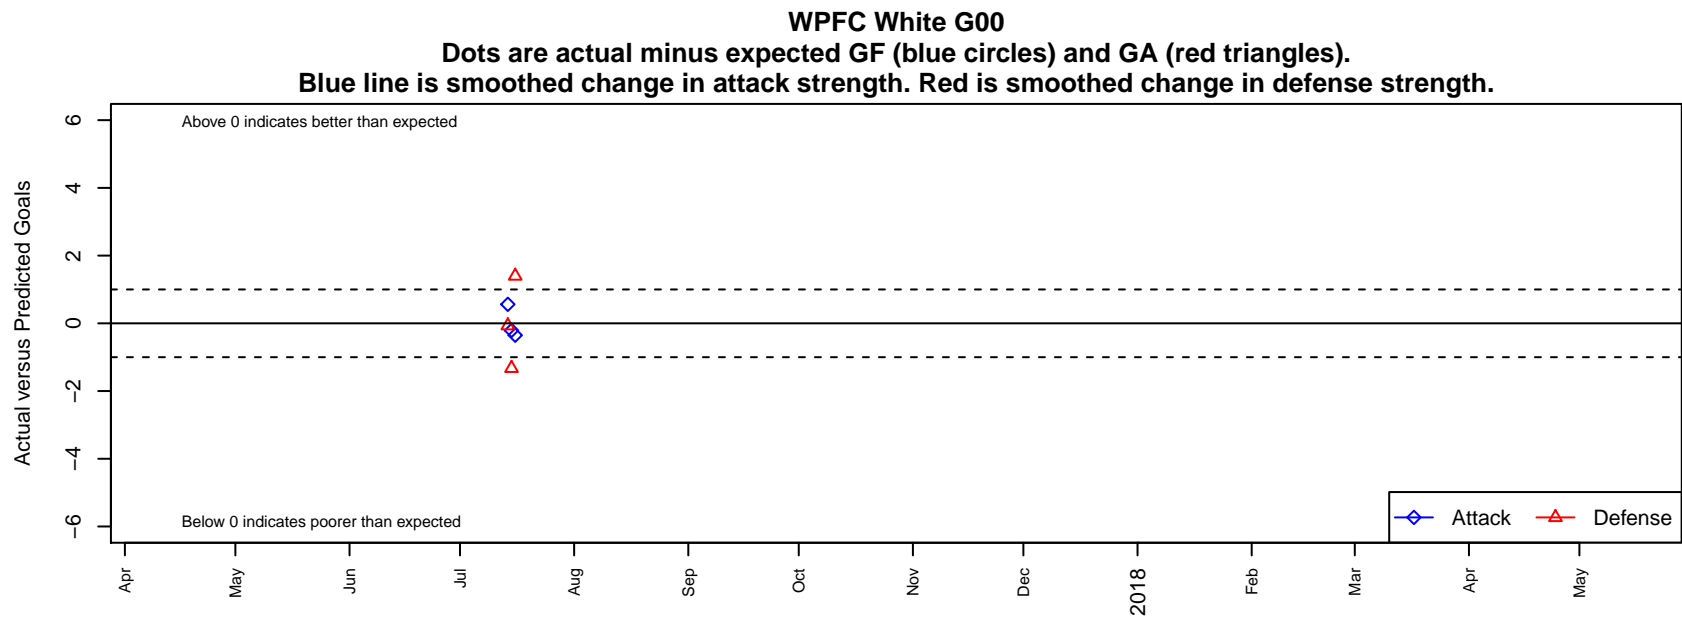

WPFC White G00

Washington Premier FC
Tacoma, WA
G00 total strength=1208
attack=2.75 defense=6.16

alt names used:
WPFC G00 WHITE (WA)

Venues played:
2017 Nike Crossfire Challenge Gold Group U18

date	home		away		venue	pred.home	pred.away
2017-07-16	GS Surf B G00	1	WPFC White G00	0	2017 Nike Crossfire Challenge Gold Group	2.40	0.35
2017-07-15	Breakers Black Croft G00	4	WPFC White G00	0	2017 Nike Crossfire Challenge Gold Group	2.67	0.21
2017-07-14	WPFC White G00	1	Calgary West Chelsea G00	1	2017 Nike Crossfire Challenge Gold Group	0.44	0.93